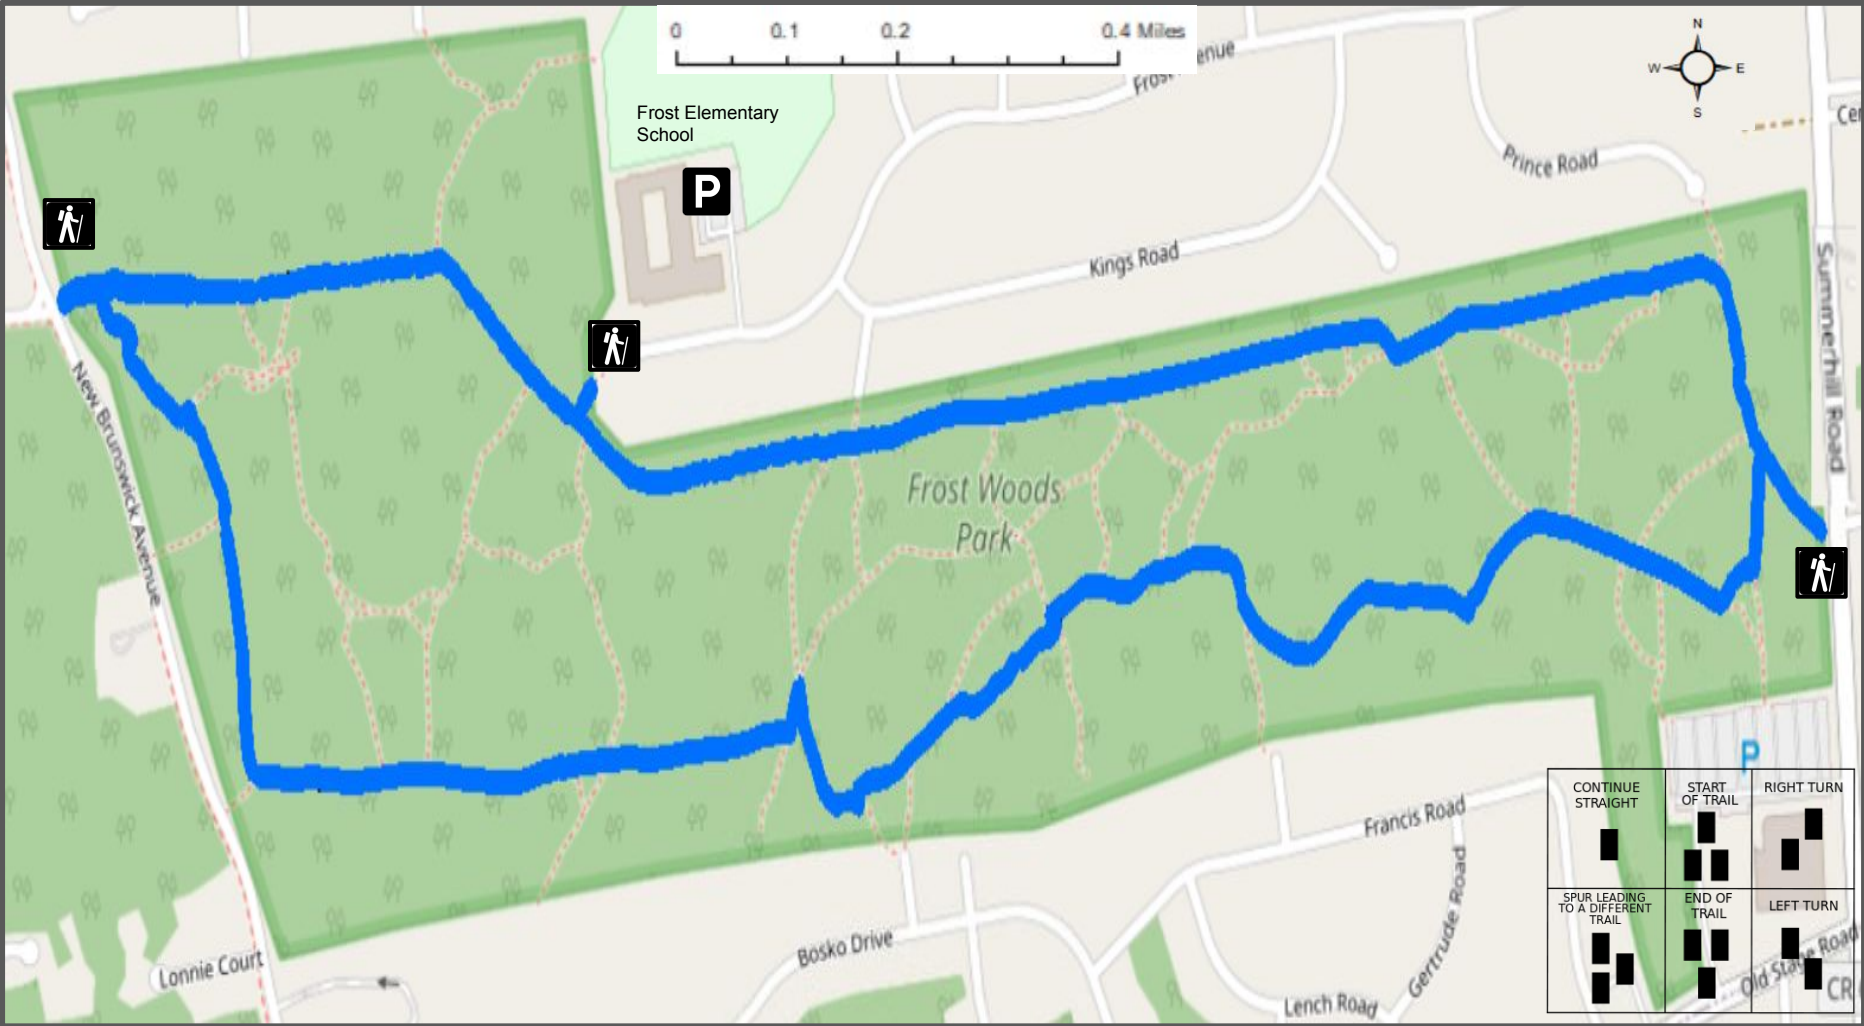

FROST WOODS

-  Forest
-  Unmarked Trails
-  Trailhead
-  Roads
-  Frost Woods Loop (2.4 miles)
-  Parking